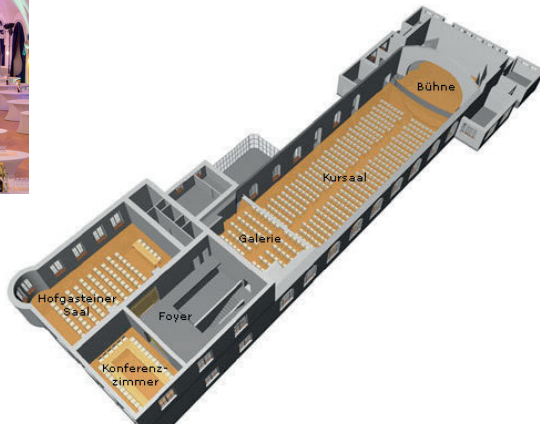

HÖFGASTEIN

Alpine Späz

Kursaal

"Kursaal"

Der Kursaal – retro, alpin, kulturaffin

Großzügigkeit, Genuss und feine Lebensart. Der Kursaal ist bereit für Ihren großen Auftritt, den glanzvollen Abschluss, den unvergesslichen Schlusspunkt. Auf der Empore intoniert das Orchester Ihr Lieblingsstück.

The Kursaal – retro, alpine, cultural

The Kursaal is ready for your big appearance, that grand finale, an unforgettable conclusion. In the gallery, the orchestra performs your favorite piece. The 19th-century spa tradition lives on as a historical point of reference. In Bad Hofgastein, it provides the basis for a knowledge-based community to gain new insights. Full sessions in the morning, workshops in the afternoon, evening wine tastings and really good conversations. You ask – we move mountains.

„600 experts come every year to Bad Hofgastein for the EHFVG; 600 people eagerly anticipating a rich daily program – but above all, an atmosphere in which work and discussion become a pure delight.“

Facts
 Plenarsaal 350 m²
 3 Seminarräume
 150 m² Ausstellungsfläche
 Ausstellungsfläche outdoor
 möglich
 Theaterbühne
 Künstlerräume Backstage
 Outdoor Arena "Alpenarena"
 WLAN 300/100 mbit

Facts
 Plenary hall 350 m²
 3 seminar rooms
 150 m² indoor exhibition space
 Outdoor exhibition area
 Theatre stage
 Backstage facilities
 Outdoor Arena "Alpenarena"
 WLAN 300/100 mbit

Raum	m2	L/B/H					
Kursaal	357	29,2 x 12 x 6,7	550	300	250	300	700
Hofgasteinersaal	123	13,5 x 8,8 x 4,4	150	100	75	100	110
Konferenzzimmer	45	8,3 x 5,4 x 4,4	50	30	30	-	-
Bürgersaal	200	9,7 x 12,2 x 3,8	100	50	30	50	100
Kursaal Bühne	94,5	8,7 x 12 x 5,5	-	-	-	-	-
Kursaal Bar	85	8 x 12 x 2,4	-	-	-	-	-
Kursaal Foyer	141	-	-	-	-	-	-
Alpenarena	-	-	800	-	-	-	2000